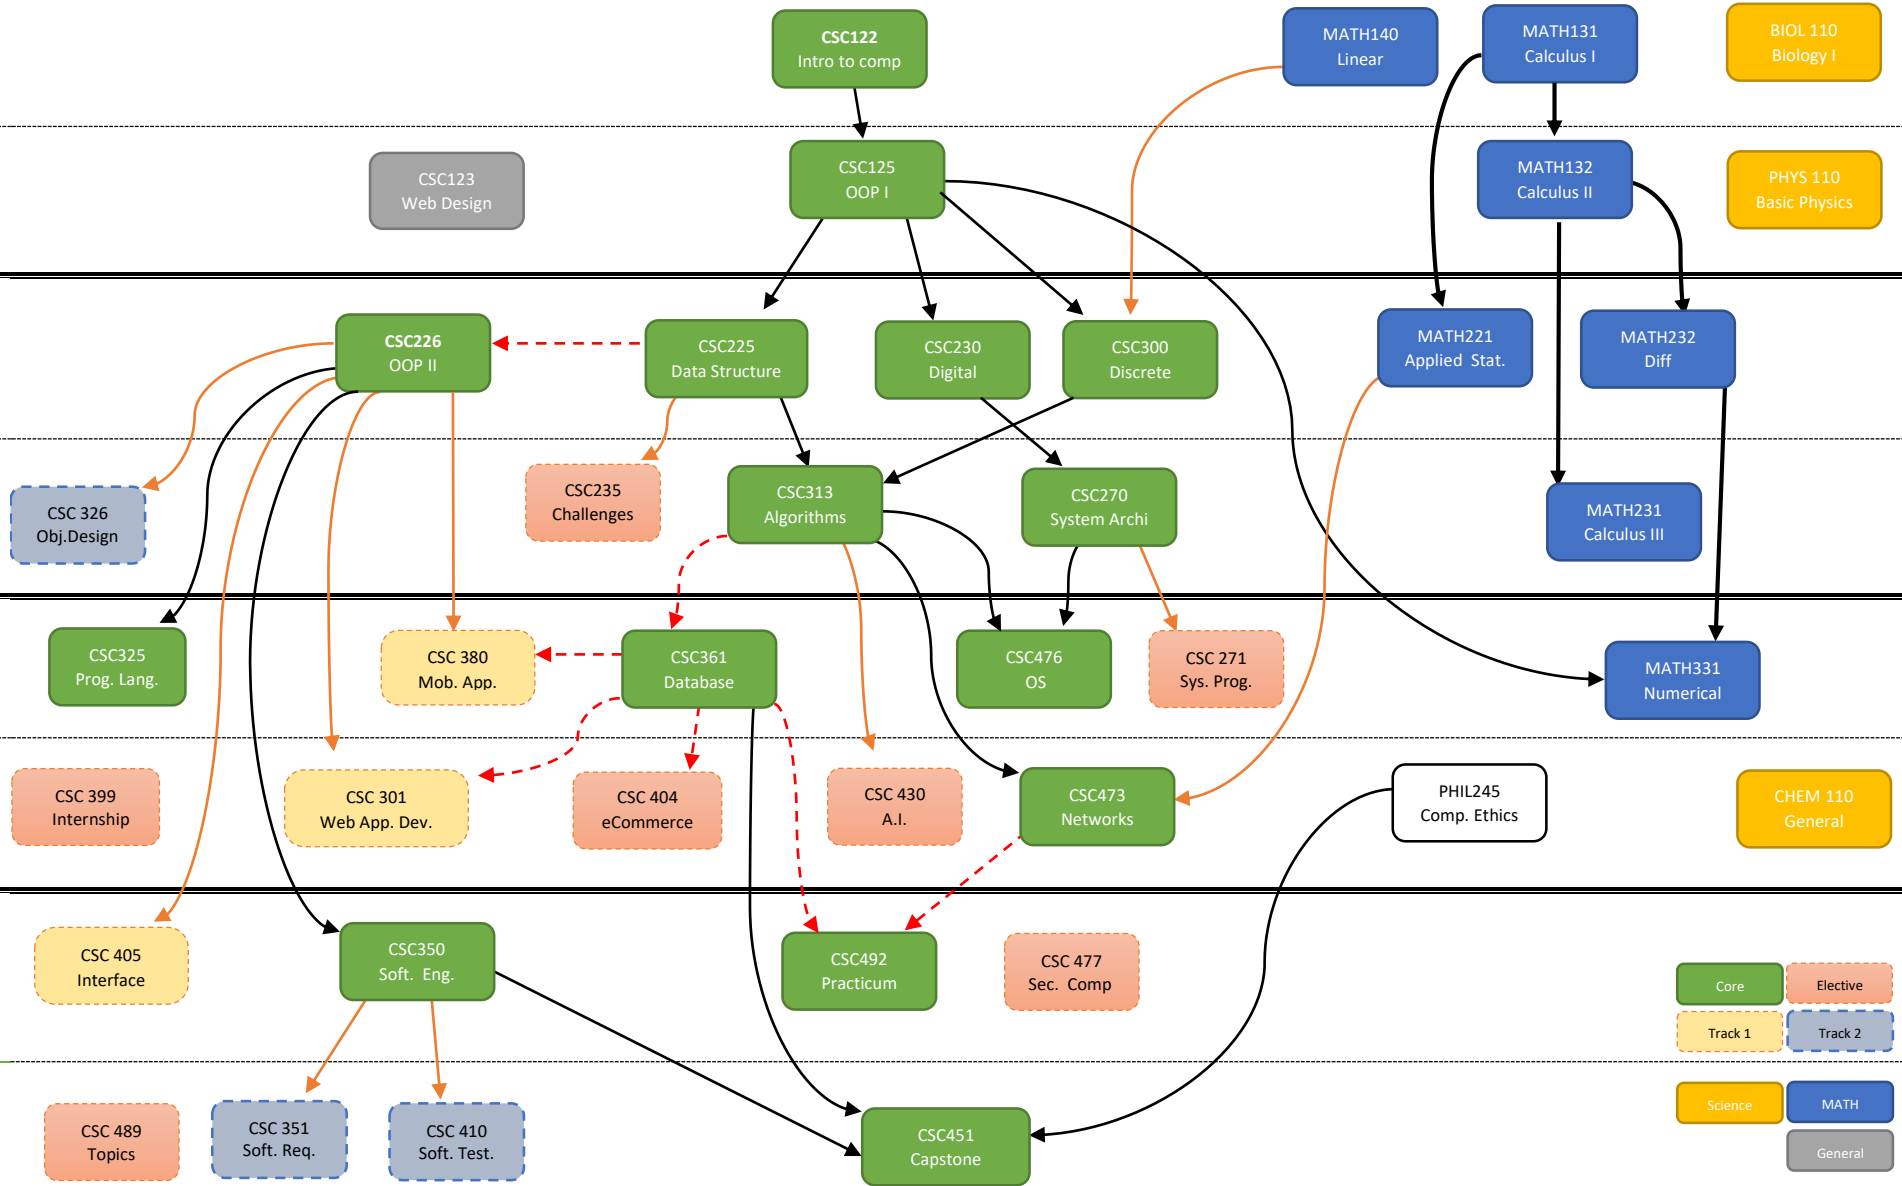

Revised Computer Science Major Tree 2016/2017

(Effective Fall 19/20)

---> co-requisite

Core	Elective
Track 1	Track 2
Science	MATH
	General